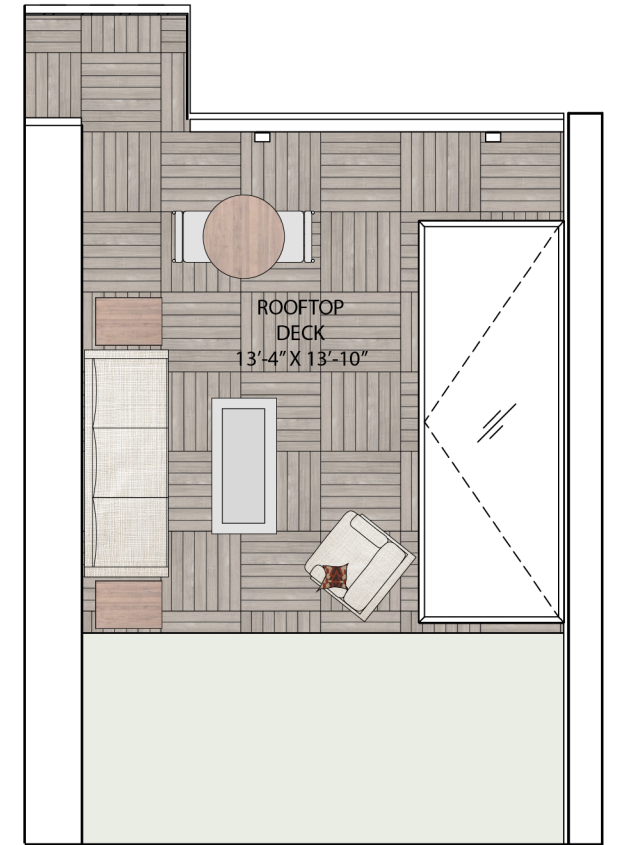

Unit 309

Third Floor
2 Bed 2.5 Bath
1362 Square Feet

- THE PLANS REPRESENTED ABOVE DO NOT SHOW AS-BUILT CONDITIONS AND ARE INTENDED FOR MARKETING PURPOSES ONLY.

- ROOM DIMENSIONS AND OVERALL SQUARE FOOTAGES ARE NOT FINAL AND VARIATIONS DUE TO CONSTRUCTION TOLERANCES ARE POSSIBLE.

- ALL MECHANICAL AND ELECTRICAL WORK IS SCHEMATIC AND MAY CHANGE

- FINAL AS-BUILT DRAWINGS, COMPLETED AFTER CONSTRUCTION, ARE TO DETERMINE FINAL UNIT SIZES AND ROOM MEASUREMENTS.

3/16" = 1'-0"

01 02 04