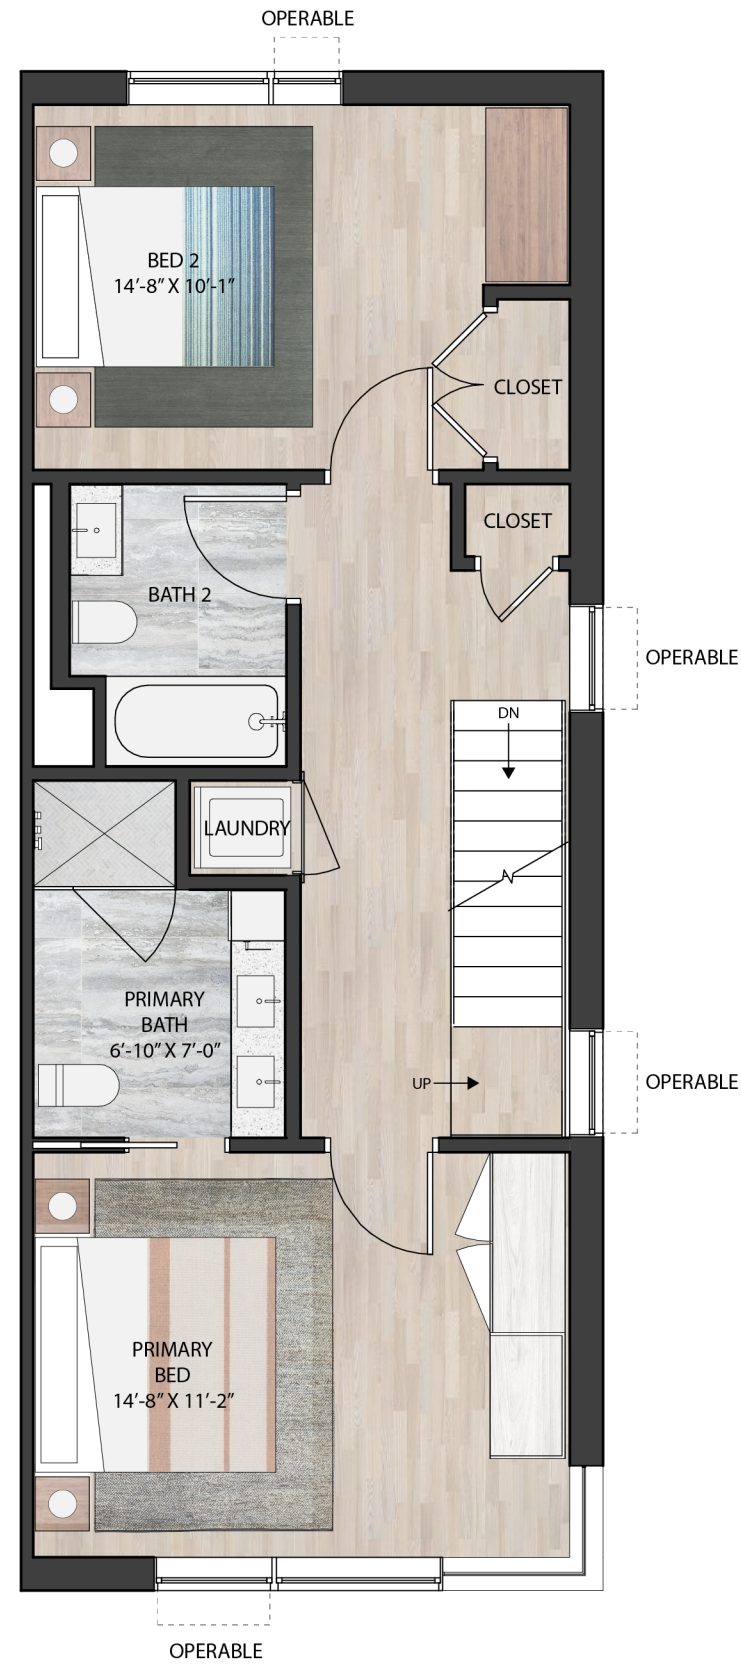

Unit 309

Third Floor
2 Bed 2.5 Bath
1362 Square Feet

- THE PLANS REPRESENTED ABOVE DO NOT SHOW AS-BUILT CONDITIONS AND ARE INTENDED FOR MARKETING PURPOSES ONLY.

- ROOM DIMENSIONS AND OVERALL SQUARE FOOTAGES ARE NOT FINAL AND VARIATIONS DUE TO CONSTRUCTION TOLERANCES ARE POSSIBLE.

- ALL MECHANICAL AND ELECTRICAL WORK IS SCHEMATIC AND MAY CHANGE

- FINAL AS-BUILT DRAWINGS, COMPLETED AFTER CONSTRUCTION, ARE TO DETERMINE FINAL UNIT SIZES AND ROOM MEASUREMENTS.

3/16" = 1'-0"

01 02 04