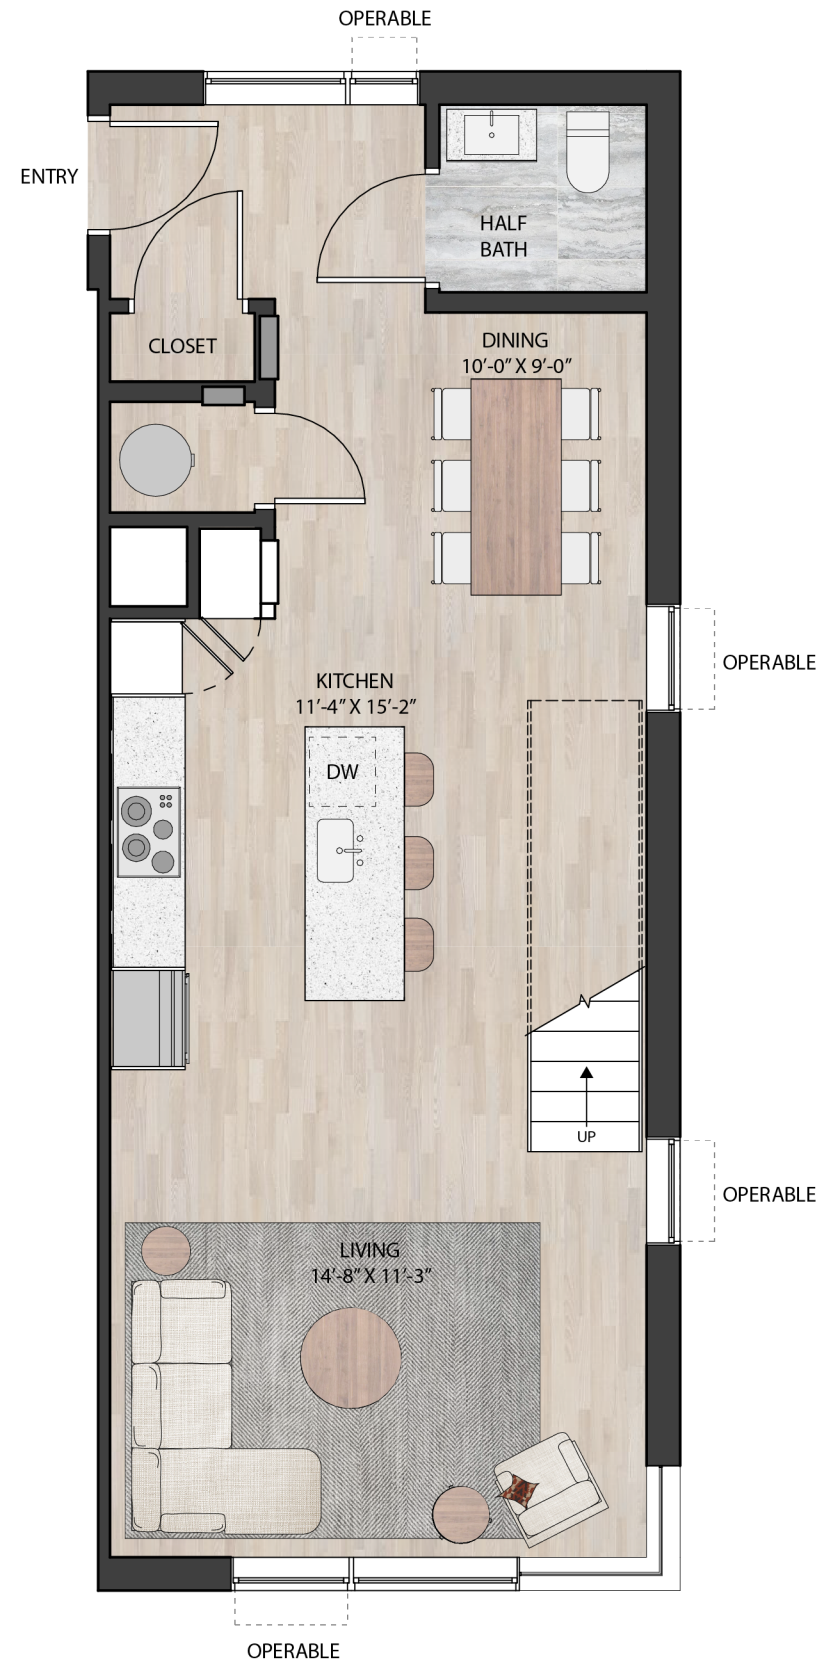

Unit 309

Third Floor
2 Bed 2.5 Bath
1362 Square Feet

- THE PLANS REPRESENTED ABOVE DO NOT SHOW AS-BUILT CONDITIONS AND ARE INTENDED FOR MARKETING PURPOSES ONLY.

- ROOM DIMENSIONS AND OVERALL SQUARE FOOTAGES ARE NOT FINAL AND VARIATIONS DUE TO CONSTRUCTION TOLERANCES ARE POSSIBLE.

- ALL MECHANICAL AND ELECTRICAL WORK IS SCHEMATIC AND MAY CHANGE

- FINAL AS-BUILT DRAWINGS, COMPLETED AFTER CONSTRUCTION, ARE TO DETERMINE FINAL UNIT SIZES AND ROOM MEASUREMENTS.

3/16" = 1'-0"

01 02 04