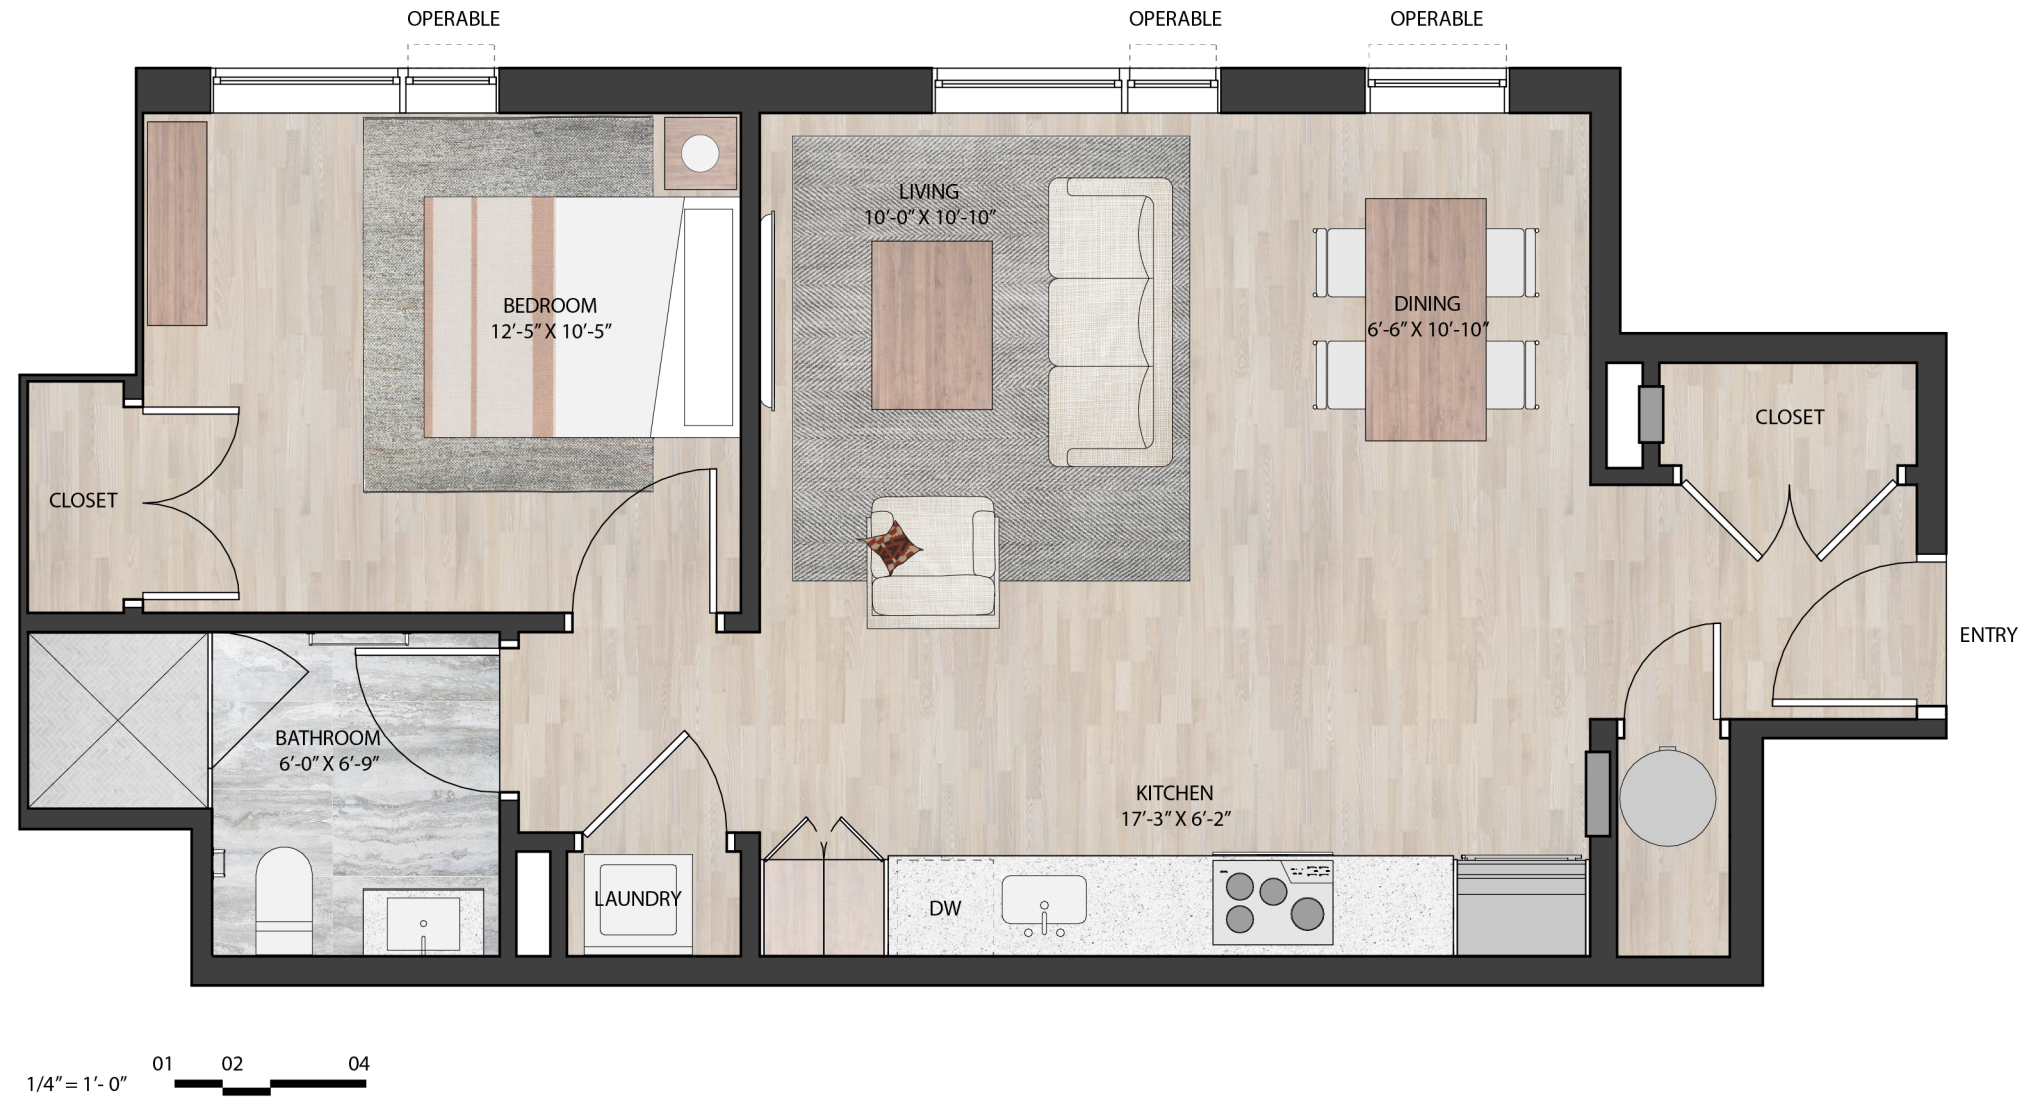

# Unit 308

Third Floor  
1 Bed 1 Bath  
690 Square Feet

- THE PLANS REPRESENTED ABOVE DO NOT SHOW AS-BUILT CONDITIONS AND ARE INTENDED FOR MARKETING PURPOSES ONLY.

- ROOM DIMENSIONS AND OVERALL SQUARE FOOTAGES ARE NOT FINAL AND VARIATIONS DUE TO CONSTRUCTION TOLERANCES ARE POSSIBLE.

- ALL MECHANICAL AND ELECTRICAL WORK IS SCHEMATIC AND MAY CHANGE

- FINAL AS-BUILT DRAWINGS, COMPLETED AFTER CONSTRUCTION, ARE TO DETERMINE FINAL UNIT SIZES AND ROOM MEASUREMENTS.