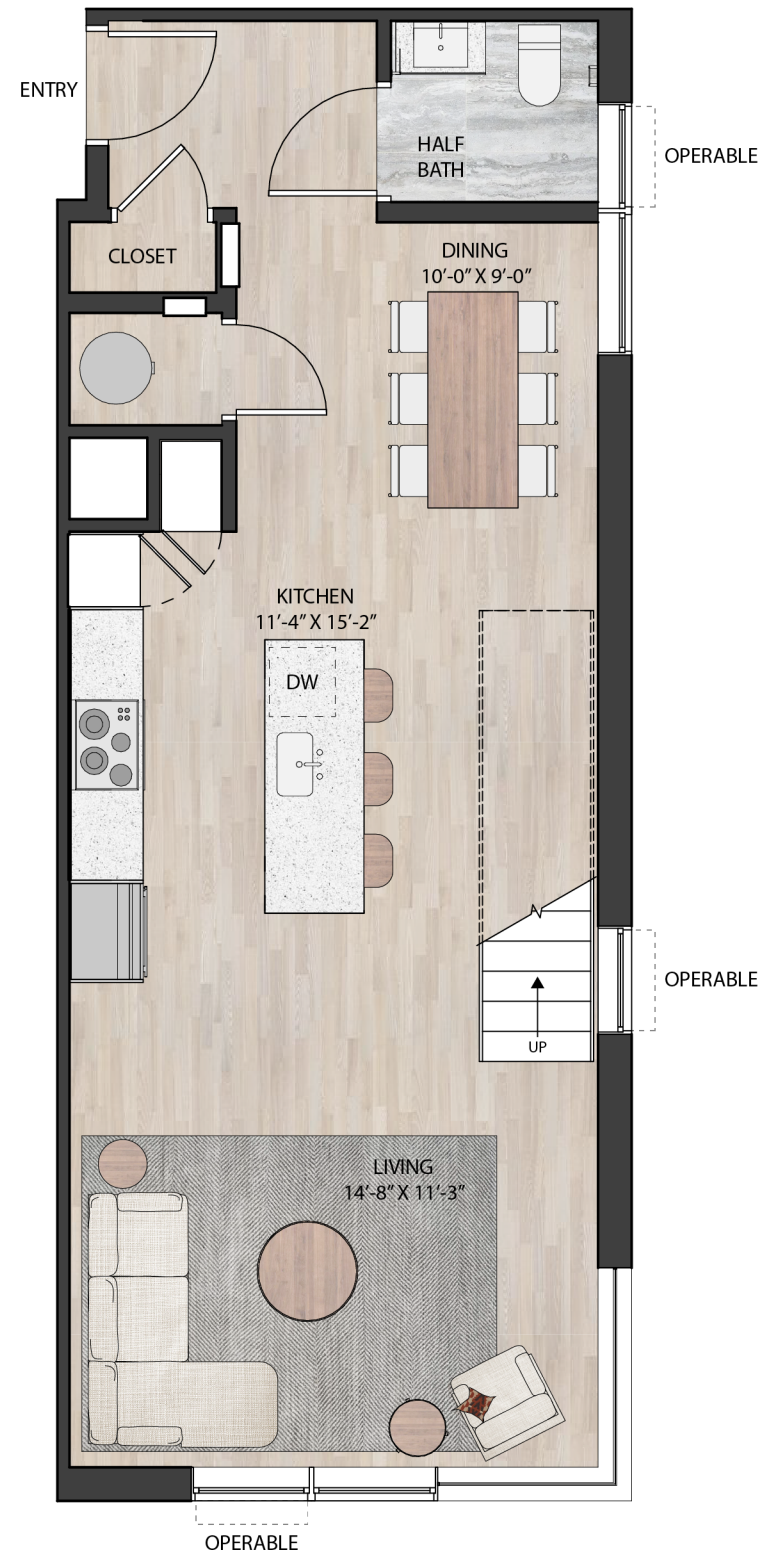

Unit 302

Third Floor
2 Bed 2.5 Bath
1330 Square Feet

- THE PLANS REPRESENTED ABOVE DO NOT SHOW AS-BUILT CONDITIONS AND ARE INTENDED FOR MARKETING PURPOSES ONLY.

- ROOM DIMENSIONS AND OVERALL SQUARE FOOTAGES ARE NOT FINAL AND VARIATIONS DUE TO CONSTRUCTION TOLERANCES ARE POSSIBLE.

- ALL MECHANICAL AND ELECTRICAL WORK IS SCHEMATIC AND MAY CHANGE

- FINAL AS-BUILT DRAWINGS, COMPLETED AFTER CONSTRUCTION, ARE TO DETERMINE FINAL UNIT SIZES AND ROOM MEASUREMENTS.

3/16" = 1'-0" 01 02 04