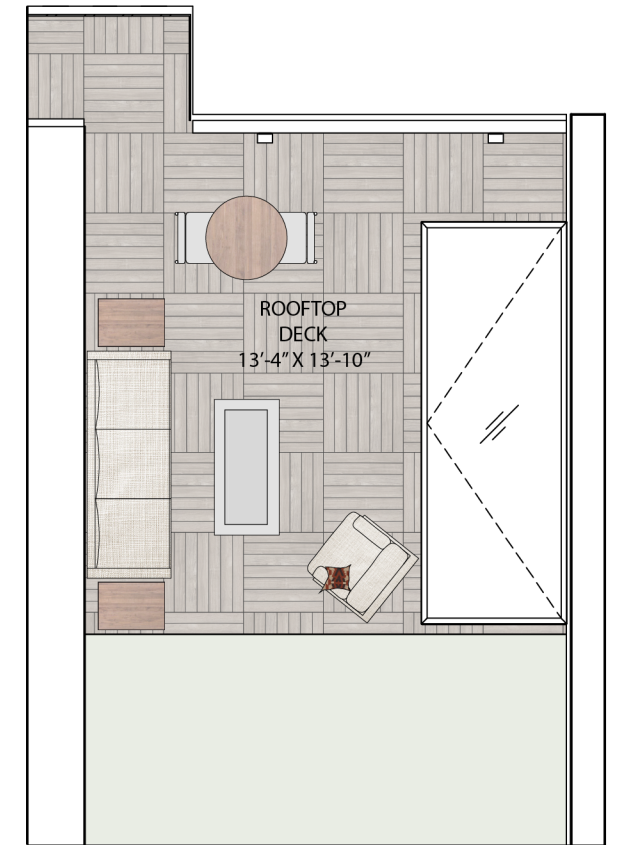

Unit 302

Third Floor
2 Bed 2.5 Bath
1330 Square Feet

- THE PLANS REPRESENTED ABOVE DO NOT SHOW AS-BUILT CONDITIONS AND ARE INTENDED FOR MARKETING PURPOSES ONLY.

- ROOM DIMENSIONS AND OVERALL SQUARE FOOTAGES ARE NOT FINAL AND VARIATIONS DUE TO CONSTRUCTION TOLERANCES ARE POSSIBLE.

- ALL MECHANICAL AND ELECTRICAL WORK IS SCHEMATIC AND MAY CHANGE

- FINAL AS-BUILT DRAWINGS, COMPLETED AFTER CONSTRUCTION, ARE TO DETERMINE FINAL UNIT SIZES AND ROOM MEASUREMENTS.

3/16" = 1'-0" 01 02 04