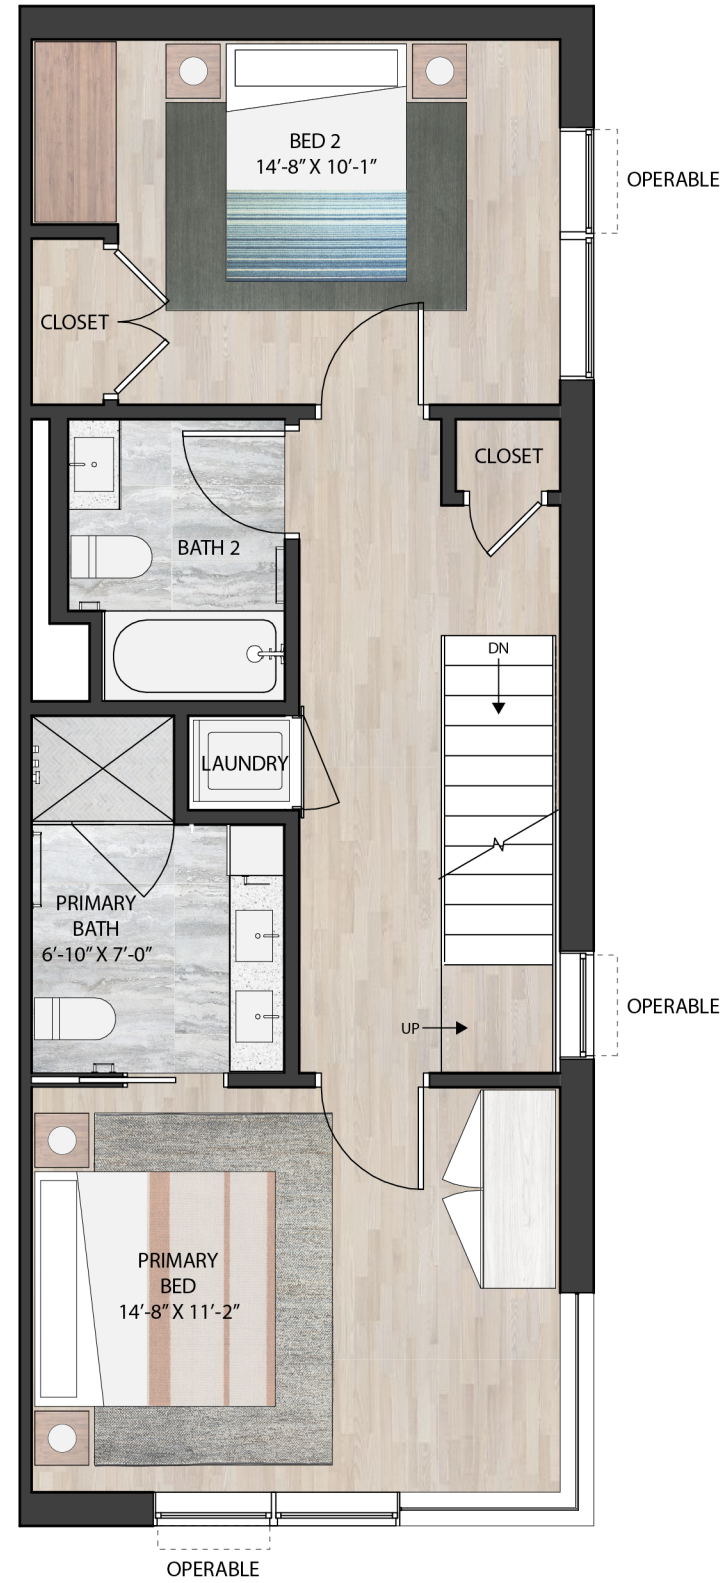

Unit 302

Third Floor
2 Bed 2.5 Bath
1330 Square Feet

- THE PLANS REPRESENTED ABOVE DO NOT SHOW AS-BUILT CONDITIONS AND ARE INTENDED FOR MARKETING PURPOSES ONLY.

- ROOM DIMENSIONS AND OVERALL SQUARE FOOTAGES ARE NOT FINAL AND VARIATIONS DUE TO CONSTRUCTION TOLERANCES ARE POSSIBLE.

- ALL MECHANICAL AND ELECTRICAL WORK IS SCHEMATIC AND MAY CHANGE

- FINAL AS-BUILT DRAWINGS, COMPLETED AFTER CONSTRUCTION, ARE TO DETERMINE FINAL UNIT SIZES AND ROOM MEASUREMENTS.

3/16" = 1'-0" 01 02 04