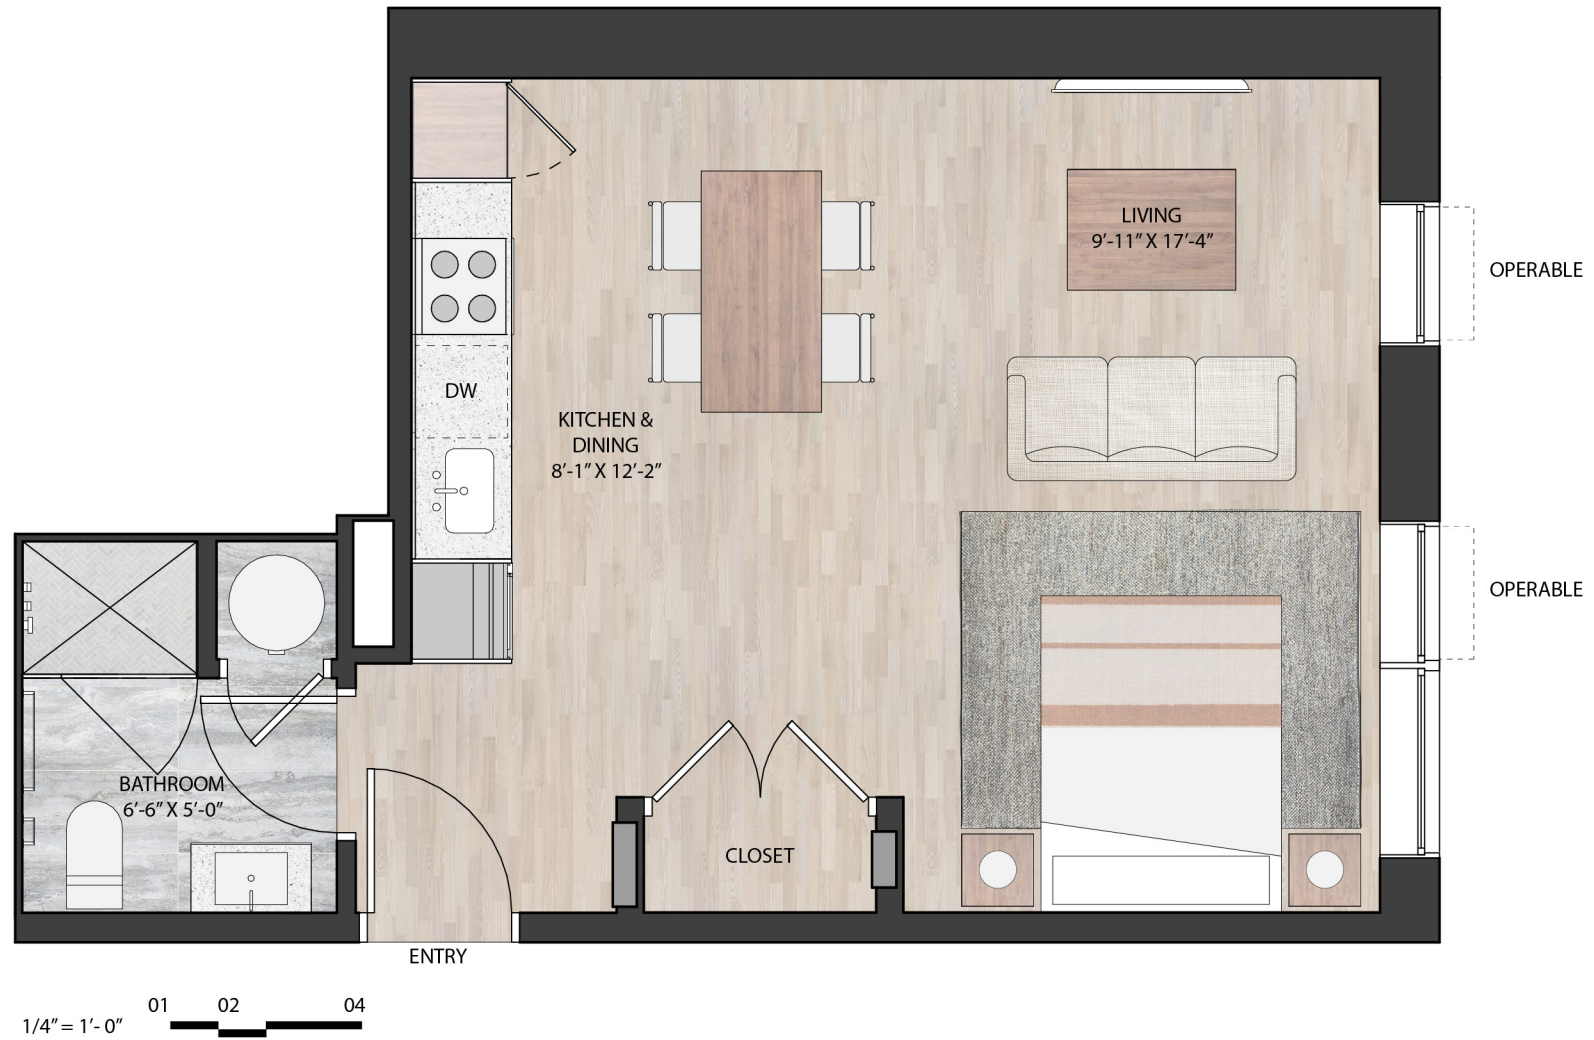

# Unit 301

Third Floor  
Studio 1 Bath  
478 Square Feet

- THE PLANS REPRESENTED ABOVE DO NOT SHOW AS-BUILT CONDITIONS AND ARE INTENDED FOR MARKETING PURPOSES ONLY.

- ROOM DIMENSIONS AND OVERALL SQUARE FOOTAGES ARE NOT FINAL AND VARIATIONS DUE TO CONSTRUCTION TOLERANCES ARE POSSIBLE.

- ALL MECHANICAL AND ELECTRICAL WORK IS SCHEMATIC AND MAY CHANGE

- FINAL AS-BUILT DRAWINGS, COMPLETED AFTER CONSTRUCTION, ARE TO DETERMINE FINAL UNIT SIZES AND ROOM MEASUREMENTS.