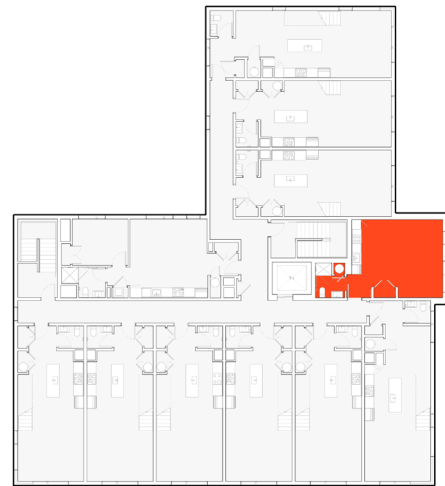

# Unit 301

Third Floor  
Studio 1 Bath  
478 Square Feet

- THE PLANS REPRESENTED ABOVE DO NOT SHOW AS-BUILT CONDITIONS AND ARE INTENDED FOR MARKETING PURPOSES ONLY.

- ROOM DIMENSIONS AND OVERALL SQUARE FOOTAGES ARE NOT FINAL AND VARIATIONS DUE TO CONSTRUCTION TOLERANCES ARE POSSIBLE.