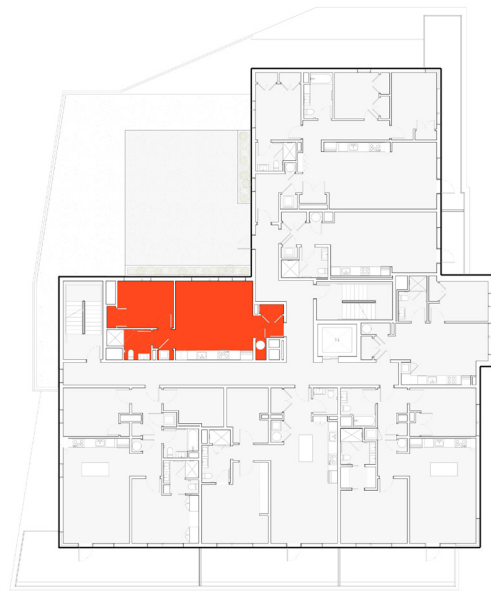

# Unit 205

Second Floor  
1 Bed 1 Bath  
690 Square Feet

- THE PLANS REPRESENTED ABOVE DO NOT SHOW AS-BUILT CONDITIONS AND ARE INTENDED FOR MARKETING PURPOSES ONLY.

- ROOM DIMENSIONS AND OVERALL SQUARE FOOTAGES ARE NOT FINAL AND VARIATIONS DUE TO CONSTRUCTION TOLERANCES ARE POSSIBLE.

- ALL MECHANICAL AND ELECTRICAL WORK IS SCHEMATIC AND MAY CHANGE

- FINAL AS-BUILT DRAWINGS, COMPLETED AFTER CONSTRUCTION, ARE TO DETERMINE FINAL UNIT SIZES AND ROOM MEASUREMENTS.