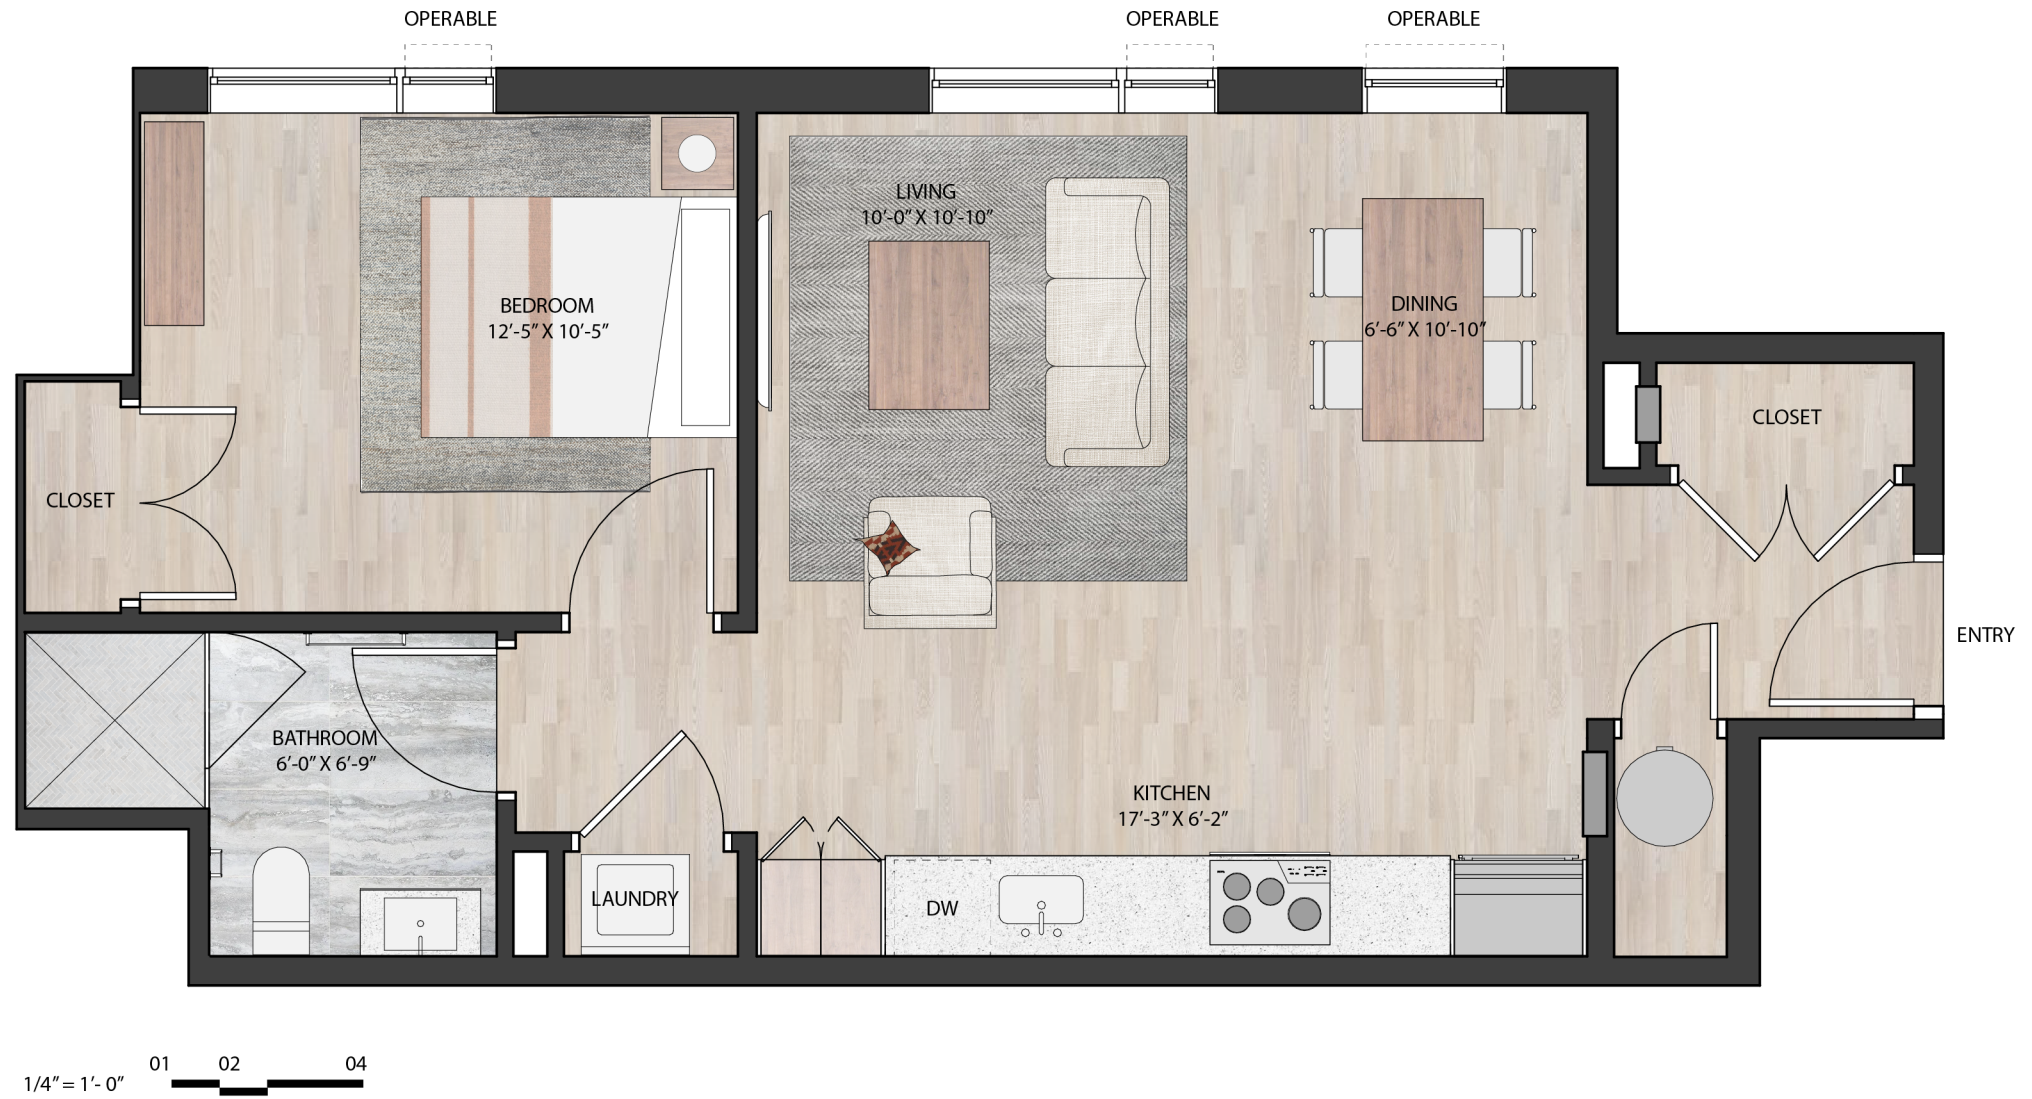

# Unit 205

Second Floor  
1 Bed 1 Bath  
690 Square Feet

- THE PLANS REPRESENTED ABOVE DO NOT SHOW AS-BUILT CONDITIONS AND ARE INTENDED FOR MARKETING PURPOSES ONLY.

- ROOM DIMENSIONS AND OVERALL SQUARE FOOTAGES ARE NOT FINAL AND VARIATIONS DUE TO CONSTRUCTION TOLERANCES ARE POSSIBLE.

- ALL MECHANICAL AND ELECTRICAL WORK IS SCHEMATIC AND MAY CHANGE

- FINAL AS-BUILT DRAWINGS, COMPLETED AFTER CONSTRUCTION, ARE TO DETERMINE FINAL UNIT SIZES AND ROOM MEASUREMENTS.