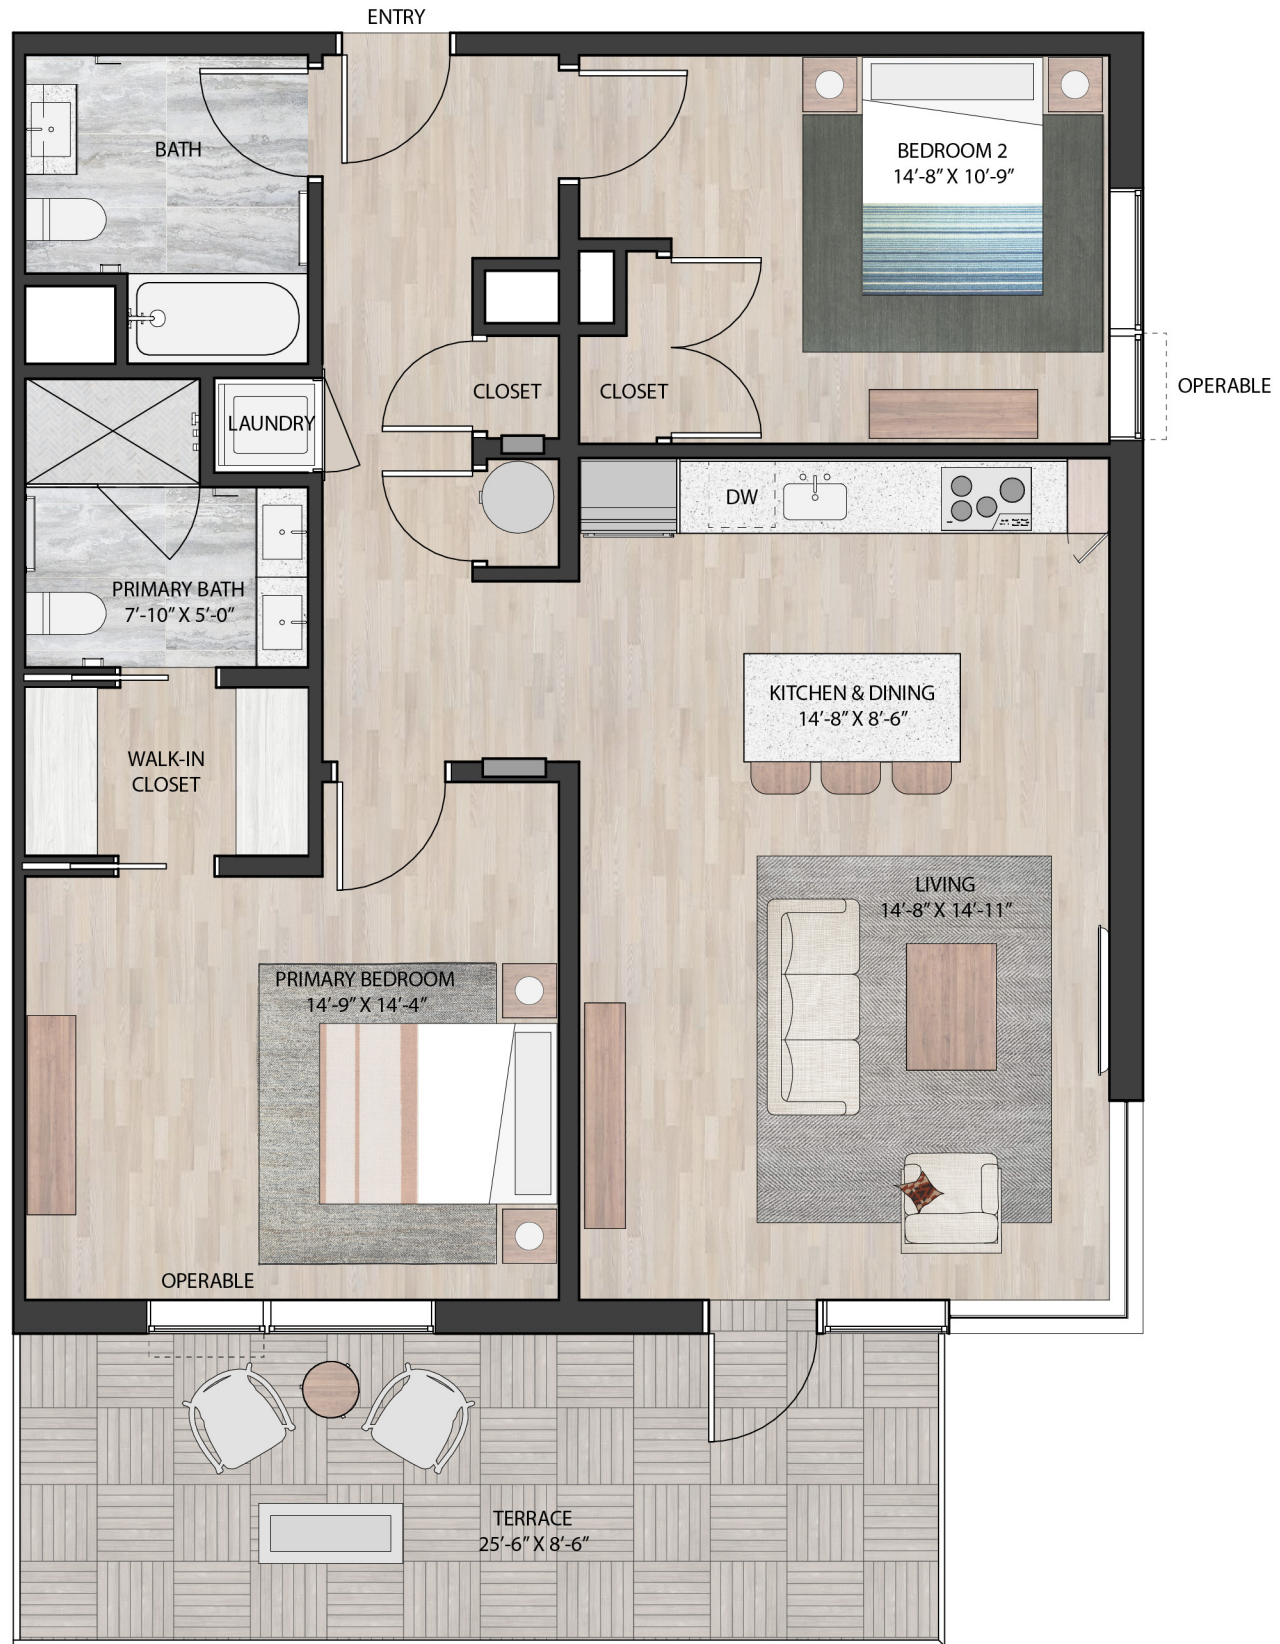

# Unit 202

Second Floor  
2 Bed 2 Bath  
1138 Square Feet

3/16" = 1'-0" 01 02 04

- THE PLANS REPRESENTED ABOVE DO NOT SHOW AS-BUILT CONDITIONS AND ARE INTENDED FOR MARKETING PURPOSES ONLY.

- ROOM DIMENSIONS AND OVERALL SQUARE FOOTAGES ARE NOT FINAL AND VARIATIONS DUE TO CONSTRUCTION TOLERANCES ARE POSSIBLE.

- ALL MECHANICAL AND ELECTRICAL WORK IS SCHEMATIC AND MAY CHANGE

- FINAL AS-BUILT DRAWINGS, COMPLETED AFTER CONSTRUCTION, ARE TO DETERMINE FINAL UNIT SIZES AND ROOM MEASUREMENTS.