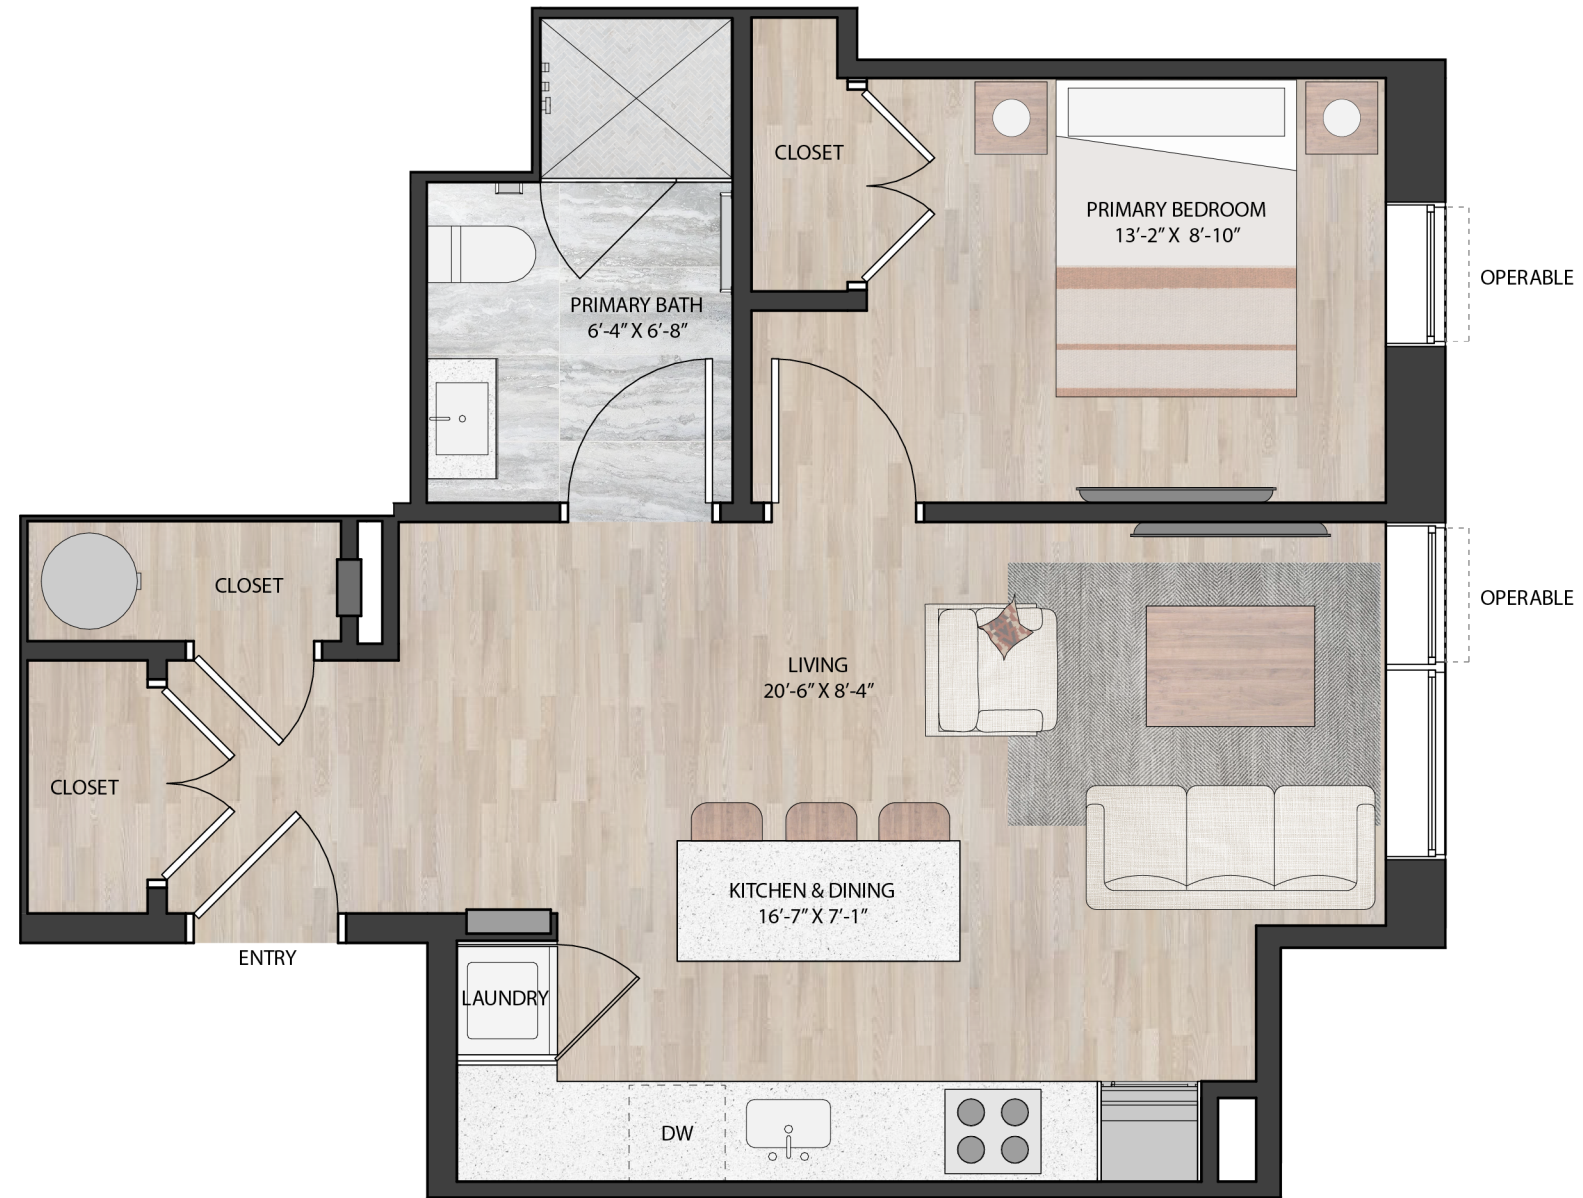

Unit 201

Second Floor
1 Bed 1 Bath
590 Square Feet

1/4" = 1'-0" 01 02 04

- THE PLANS REPRESENTED ABOVE DO NOT SHOW AS-BUILT CONDITIONS AND ARE INTENDED FOR MARKETING PURPOSES ONLY.

- ROOM DIMENSIONS AND OVERALL SQUARE FOOTAGES ARE NOT FINAL AND VARIATIONS DUE TO CONSTRUCTION TOLERANCES ARE POSSIBLE.

- ALL MECHANICAL AND ELECTRICAL WORK IS SCHEMATIC AND MAY CHANGE

- FINAL AS-BUILT DRAWINGS, COMPLETED AFTER CONSTRUCTION, ARE TO DETERMINE FINAL UNIT SIZES AND ROOM MEASUREMENTS.